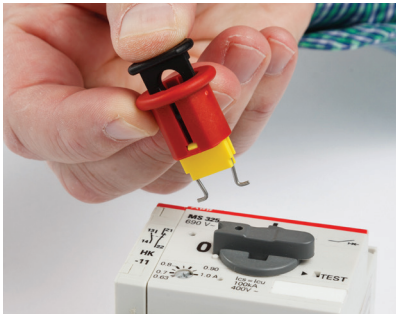

Miniature Circuit Breaker Lockouts

Equipping your employees with the proper lockout tools and warning devices can save lives, reduce employee downtime and cut insurance costs. When seeking a safe and effective method for locking out miniature circuit breakers, Brady has lockout devices to complete the job.

▶ **New Miniature Circuit Breaker Lockout – Universal Fit**

The latest Miniature Circuit Breaker Lockout – Universal Fit is designed for ABB, Hager, Siemens breakers and more, making it your go-to lockout device for a variety of breakers. With this lockout device, you'll get a secure lockout in a low-profile design.

- Low-profile design allows for panel door closure
- Complete lockout by attaching a Brady safety padlock with shackle diameter up to 9/32"

▶ **Other Brady Miniature Circuit Breaker Lockouts**

The Miniature Circuit Breaker Lockout Devices from Brady are designed with specific circuit breakers in mind so that lockout can be completed safely and effectively without any tools. These devices feature quick and easy installation with no tools required, and colored tips to easily differentiate between devices:

- Miniature Circuit Breaker Lockout – ABB MS325 Series
- Miniature Circuit Breaker Lockout – Tie-Bar Lockout
- Miniature Circuit Breaker Lockout – Pin-Out Standard
- Miniature Circuit Breaker Lockout – Pin-In Standard
- Miniature Circuit Breaker Lockout – Pin-Out Wide