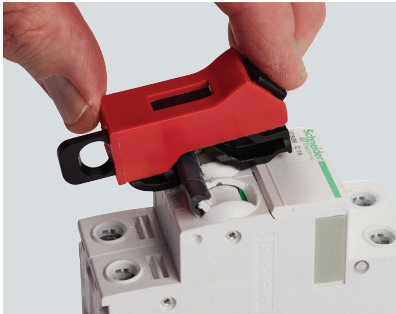

Miniature Circuit Breaker Lockouts

Equipping your employees with the proper lockout tools and warning devices can save lives, reduce employee downtime and cut insurance costs. When seeking a safe and effective method for locking out miniature circuit breakers, Brady has lockout devices to complete the job.

▶ **New Miniature Circuit Breaker Lockout – Universal Fit**

The latest Miniature Circuit Breaker Lockout – Universal Fit is designed for ABB, Hager, Siemens breakers and more, making it your go-to lockout device for a variety of breakers. With this lockout device, you'll get a secure lockout in a low-profile design.

- Low-profile design allows for panel door closure
- Complete lockout by attaching a Brady safety padlock with shackle diameter up to 9/32"

▶ **Other Brady Miniature Circuit Breaker Lockouts**

The Miniature Circuit Breaker Lockout Devices from Brady are designed with specific circuit breakers in mind so that lockout can be completed safely and effectively without any tools. These devices feature quick and easy installation with no tools required, and colored tips to easily differentiate between devices: